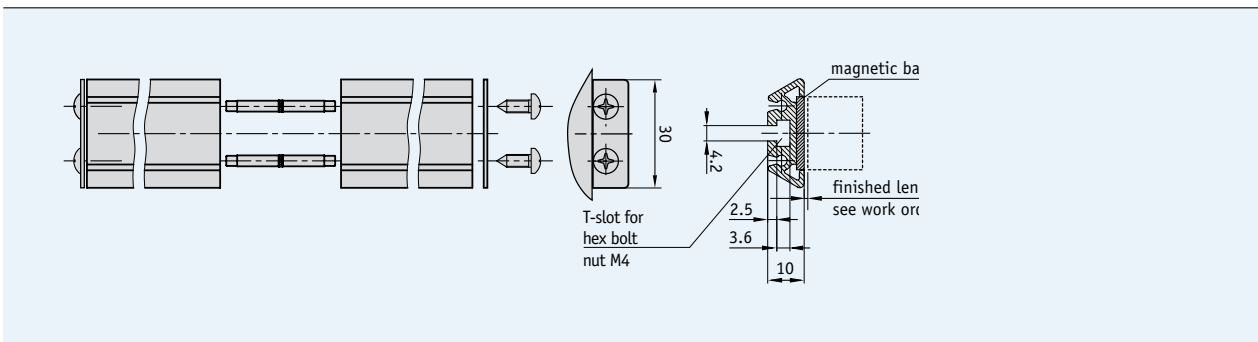

Profile

- Robust mounting unit for magnetic bands with 20 mm width
- Extensible via plug-in modules
- Easy mounting

Mechanical data

Feature	Technical data	Additional information
Material	aluminum	

Order

▪ **Order table**

Feature	Order data	Specification	Ergänzungen
Length	0.5 ...	A profile rail: 0.5 m ±0.5 mm 0.15 ... 3 m, in steps of 0.15 m	

▪ **Order code**

PSA -

Scope of delivery: PS, closing unit, connection parts